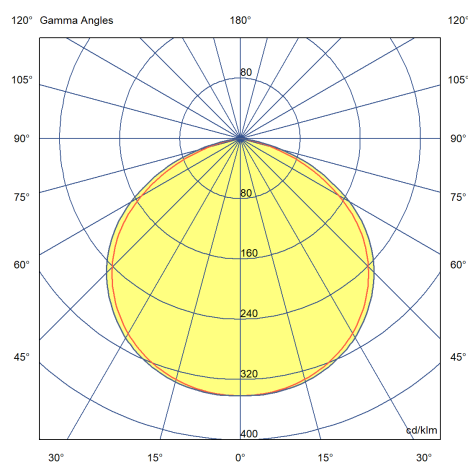

185W Hyskeir Highbay ELITE , 840, 1-10V

Order Code: IND173-C10

Photometric Data

Nominal Lumens	28000
Light Distribution	Symmetric
Lens / Reflector	None

Life Data

Rated Life L80/B50 @ 25°C	100000

Electrical Data

Input (W)	200
Input (V)±10%	120 - 277
Voltage Type	AC
Power Factor	0.95
Type of Wiring	Ending
Wiring X-sec (mm²)	1.0
1-10V Dimming	Yes
LED Nominal Current (mA)	4300 - 4300

Physical Data

With Protective Cover	Yes
Ambient Rated Temperature Range (°C)	-40 - 65
Degree of Protection (IP)	IP66
Housing Colour	Black
Housing Material	Aluminium
Reflector	None
Height/Depth (mm)	220
Diameter (mm)	320
Lamp Type	LED Not Exchangeable
Reflector Material	Without Reflector
Impact Strength	IK10