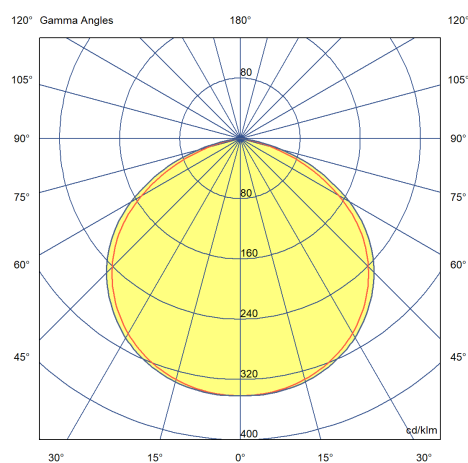

140W Hyskeir Highbay ELITE , 840, 1-10V

Order Code: IND172-C10

Photometric Data

Nominal Lumens	21000
Light Distribution	Symmetric
Lens / Reflector	None

Life Data

Rated Life L80/B50 @ 25°C	100000

Electrical Data

Input (W)	150
Input (V)±10%	120 - 277
Voltage Type	AC
Power Factor	0.95
Type of Wiring	Ending
Wiring X-sec (mm²)	1.0
1-10V Dimming	Yes
LED Nominal Current (mA)	3200 - 3200

Physical Data

With Protective Cover	Yes
Ambient Rated Temperature Range (°C)	-40 - 65
Degree of Protection (IP)	IP66
Housing Colour	Black
Housing Material	Aluminium
Reflector	None
Height/Depth (mm)	220
Diameter (mm)	320
Lamp Type	LED Not Exchangeable
Reflector Material	Without Reflector
Impact Strength	IK10