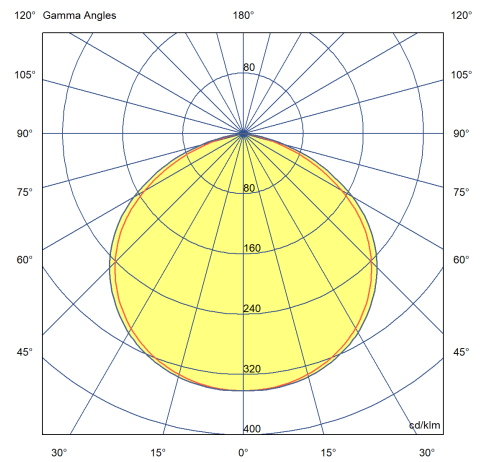

90W Hyskeir Highbay ELITE , 840, 1-10V

Order Code: IND171-C10

Photometric Data

Nominal Lumens	14000
Light Distribution	Symmetric
Lens / Reflector	None

Life Data

Rated Life L80/B50 @ 25°C	100000

Electrical Data

Input (W)	100
Input (V)±10%	120 - 277
Voltage Type	AC
Power Factor	0.95
Type of Wiring	Ending
Wiring X-sec (mm²)	1.0
1-10V Dimming	Yes
LED Nominal Current (mA)	1900 - 1900

Physical Data

With Protective Cover	Yes
Ambient Rated Temperature Range (°C)	-40 - 65
Degree of Protection (IP)	IP66
Housing Colour	Black
Housing Material	Aluminium
Reflector	None
Height/Depth (mm)	220
Diameter (mm)	320
Lamp Type	LED Not Exchangeable
Reflector Material	Without Reflector
Impact Strength	IK10