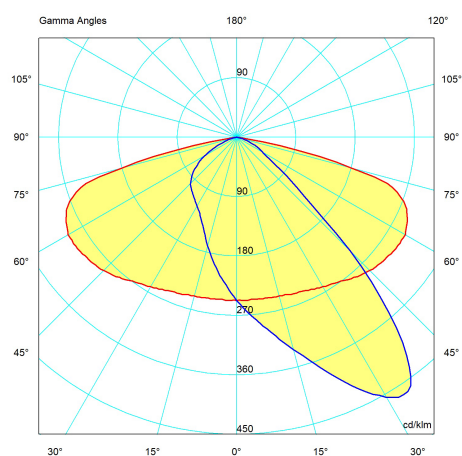

Physical Data

Surface Protection	Plastic Coated
Degree of Protection (IP)	IP66
Mounting Method	Post Top/Side Entry
Housing Colour	Grey
Housing Material	Aluminium
Length (mm)	620
Width (mm)	350
Height/Depth (mm)	115
Mounting Diameter (mm)	60 - 60
Lamp Type	LED Not Exchangeable
Surface Protection	Plastic Coated
Cover Material	Transparent Glass
Impact Strength	IK08