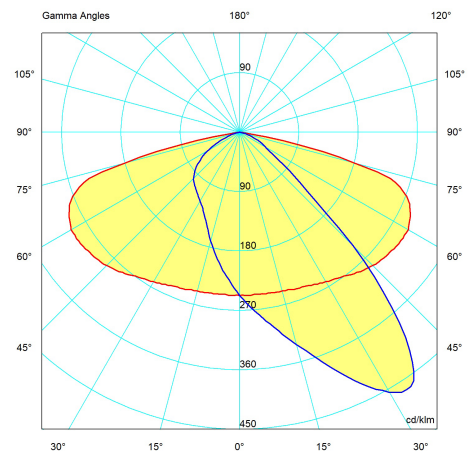

180W Vsolider Plus Streetlight, D1, 740

Order Code: STL070-180-D1

Photometric Data

Colour Rendering Index (CRI)	70-79
Lumens	21100
LPW (lm/W)	113
Colour Temperature (K)	4000 - 4000
Lens / Reflector	Refractor Lens

Physical Data

Surface Protection	Plastic Coated
Degree of Protection (IP)	IP66
Mounting Method	Post Top/Side Entry
Housing Colour	Grey
Housing Material	Aluminium
Length (mm)	620
Width (mm)	350
Height/Depth (mm)	115
Mounting Diameter (mm)	60 - 60
Lamp Type	LED Not Exchangeable
Surface Protection	Plastic Coated
Cover Material	Transparent Glass
Impact Strength	IK08