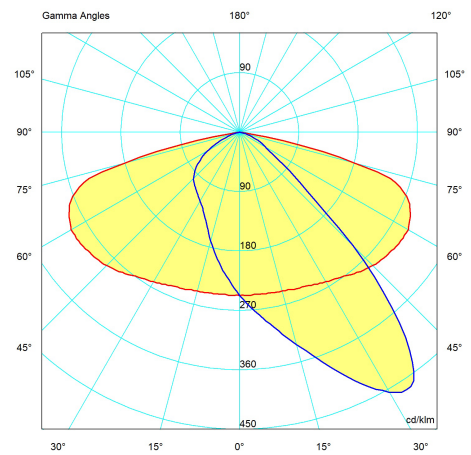

120W Vsolider Plus Streetlight, D1, 740

Order Code: STL070-120-D1

Photometric Data

Colour Rendering Index (CRI)	70-79
Lumens	15320
LPW (lm/W)	128
Colour Temperature (K)	4000 - 4000
Lens / Reflector	Refractor Lens

Life Data

Rated Life L80/B50 @ 25°C	157000
Rated Life L90/B50 @ 25°C	72000

Electrical Data

Input (W)	119
Input (V)±10%	220 - 240
Voltage Type	AC
Power Factor	0.95
Energy Efficiency Class (EEC)	A++, A+, A (LED)
Electrical Class	I
Type of Wiring	Ending
Wiring X-sec (mm²)	1.5
LED Nominal Current	2250 - 2250

Physical Data

Surface Protection	Plastic Coated
Degree of Protection (IP)	IP66
Mounting Method	Post Top/Side Entry
Housing Colour	Grey
Housing Material	Aluminium
Length (mm)	620
Width (mm)	350
Height/Depth (mm)	115
Mounting Diameter (mm)	60 - 60
Lamp Type	LED Not Exchangeable
Surface Protection	Plastic Coated
Cover Material	Transparent Glass
Impact Strength	IK08