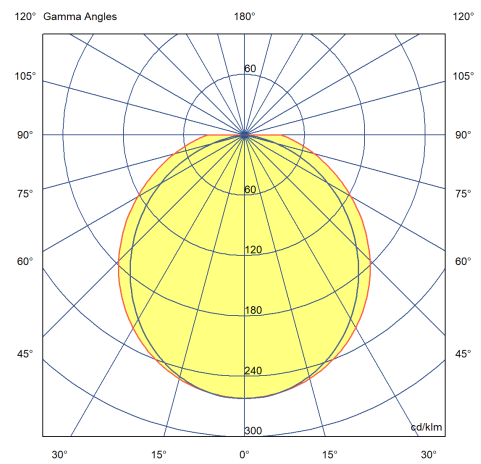

63W Stroma Non-Corrosive, 1800mm, Twin, 840

Order Code: NCR049

Photometric Data

Colour Rendering Index (CRI)	80-89
Lumens	8050
LPW (lm/W)	115
Colour Temperature (K)	4000 - 4000
Light Distribution	Symmetric
Lens / Reflector	Diffuser lens/optic/panel

Life Data

Rated Life L80/B50 @ 25°C	50000

Electrical Data

Input (W)	70
Input (V)±10%	220 - 240
Voltage Type	AC
Power Factor	0.95
Energy Efficiency Class (EEC)	A++, A+, A (LED)
Electrical Class	I
Type of Wiring	Suitable for Through Wiring
Wiring X-sec (mm²)	1.5
Non-dimmable	Yes

Physical Data

Degree of Protection (IP)	IP65
Housing Colour	Beige
Housing Material	Plastic
Length (mm)	1870
Width (mm)	118
Height/Depth (mm)	80
Suitable for ceiling mounting	Yes
Suitable for suspension mounting	Yes
Suitable for wall mounting	Yes
Suitable for surface mounting	Yes
Lamp Type	LED Not Exchangeable
Cover Material	Opal Plastic
Impact Strength	IK08