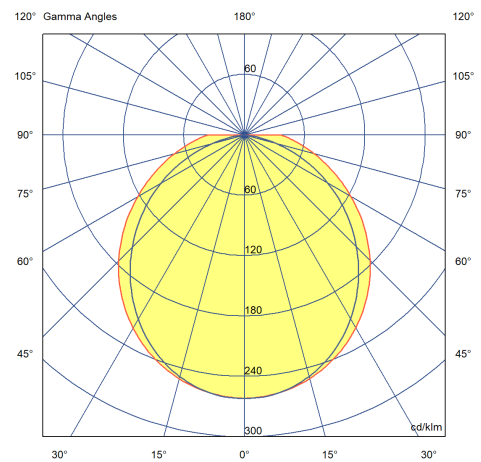

54W Stroma Non-Corrosive, 1500mm, Twin, 840

Order Code: NCR047

Photometric Data

Colour Rendering Index (CRI)	80-89
Lumens	7100
LPW (lm/W)	115
Colour Temperature (K)	4000 - 4000
Light Distribution	Symmetric
Lens / Reflector	Diffuser lens/optic/panel

Life Data

Rated Life L80/B50 @ 25°C	50000

Electrical Data

Input (W)	60
Input (V)±10%	220 - 240
Voltage Type	AC
Power Factor	0.95
Energy Efficiency Class (EEC)	A++, A+, A (LED)
Electrical Class	I
Type of Wiring	Suitable for Through Wiring
Wiring X-sec (mm²)	1.5
Non-dimmable	Yes

Physical Data

Degree of Protection (IP)	IP65
Housing Colour	Beige
Housing Material	Plastic
Length (mm)	1570
Width (mm)	118
Height/Depth (mm)	80
Suitable for ceiling mounting	Yes
Suitable for suspension mounting	Yes
Suitable for wall mounting	Yes
Suitable for surface mounting	Yes
Lamp Type	LED Not Exchangeable
Cover Material	Opal Plastic
Impact Strength	IK08