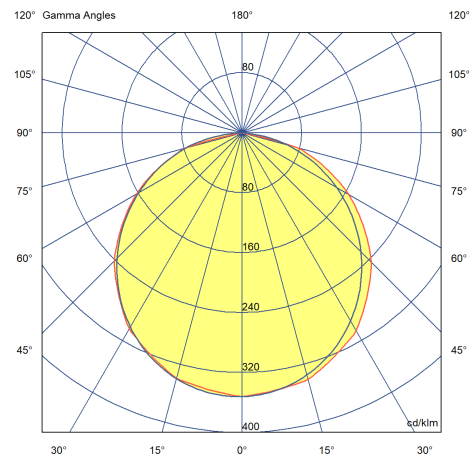

36W LED Panel - Lite, 600x600mm, 850 with Driver

Order Code: PNL034-KIT01

Photometric Data

Nominal Lumens	3450
LPW (lm/W)	86
Light Distribution	Symmetric
Lens / Reflector	Diffuser lens/optic/panel

Life Data

Physical Data

Ambient Rated Temperature Range (°C)	-10 - 40
Degree of Protection (IP)	IP40
Housing Colour	White
Housing Material	Aluminium
Length (mm)	595
Width (mm)	595
Height/Depth (mm)	10
Suitable for ceiling mounting	Yes
Suitable for recessed mounting	Yes
Cutout Height for Recess Mount (mm)	50
Cutout Width for Recess Mount (mm)	600
Cut Out Length for Recess Mount (mm)	600
Lamp Type	LED Not Exchangeable
Cover Material	Opal Plastic