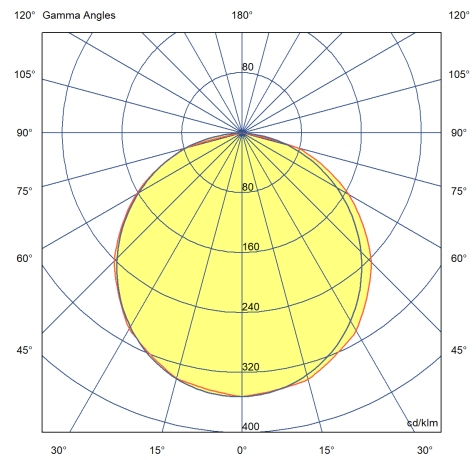

36W LED Panel - Lite, 600x600mm, 830 with Driver

Order Code: PNL032-KIT01

Photometric Data

Nominal Lumens	3350
LPW (lm/W)	84
Light Distribution	Symmetric
Lens / Reflector	Diffuser lens/optic/panel

Life Data

Physical Data

Ambient Rated Temperature Range (°C)	-10 - 40
Degree of Protection (IP)	IP40
Housing Colour	White
Housing Material	Aluminium
Length (mm)	595
Width (mm)	595
Height/Depth (mm)	10
Suitable for ceiling mounting	Yes
Suitable for recessed mounting	Yes
Cutout Height for Recess Mount (mm)	50
Cutout Width for Recess Mount (mm)	600
Cut Out Length for Recess Mount (mm)	600
Lamp Type	LED Not Exchangeable
Cover Material	Opal Plastic