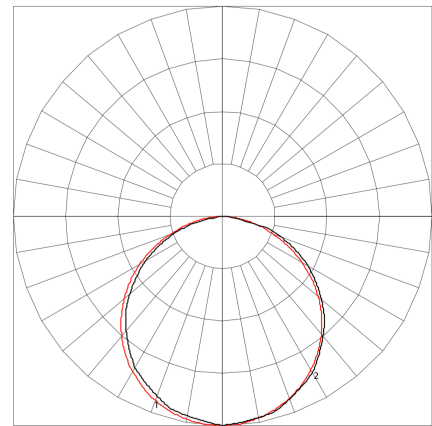

27W Edgelit LED Panel, 1200x300mm, 840, Smooth with Driver

Order Code: PNL021-KIT01

Photometric Data

Nominal Lumens	3030
LPW (lm/W)	101
Light Distribution	Symmetric
Lens / Reflector	Diffuser lens/optic/panel

Life Data

Rated Life L80/B50 @ 25°C	50000

Electrical Data

Input (W)	30
Input (V)±10%	220 - 240
Voltage Type	AC
Power Factor	0.9
Type of Wiring	Ending
Wiring X-sec (mm²)	1.5
Non-dimmable	Yes
LED Nominal Current (mA)	750 - 750

Physical Data

Ambient Rated Temperature Range (°C)	-20 - 45
Degree of Protection (IP)	IP40
Housing Colour	White
Housing Material	Aluminium
Length (mm)	1195
Width (mm)	295
Height/Depth (mm)	10
Suitable for ceiling mounting	Yes
Suitable for recessed mounting	Yes
Cutout Height for Recess Mount (mm)	50
Cutout Width for Recess Mount (mm)	300
Cut Out Length for Recess Mount (mm)	1200
Lamp Type	LED Not Exchangeable
Cover Material	Opal Plastic