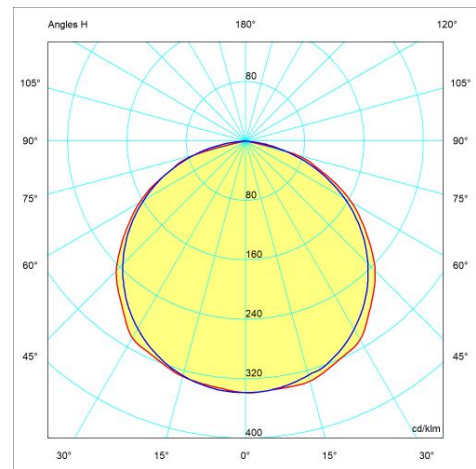

56W Panel, Edge Lit, 600x1200mm, 850 with Driver

Order Code: PNL069-KIT01

Photometric Data

Nominal Lumens	6930
LPW (lm/W)	110
Light Distribution	Symmetric
Lens / Reflector	Diffuser lens/optic/panel

Life Data

Physical Data

Ambient Rated Temperature Range (°C)	-20 - 45
Degree of Protection (IP)	IP40
Housing Colour	White
Housing Material	Aluminium
Length (mm)	1195
Width (mm)	595
Height/Depth (mm)	10
Suitable for ceiling mounting	Yes
Suitable for recessed mounting	Yes
Cutout Width for Recess Mount (mm)	600
Cut Out Length for Recess Mount (mm)	1200
Lamp Type	LED Not Exchangeable
Cover Material	Opal Plastic