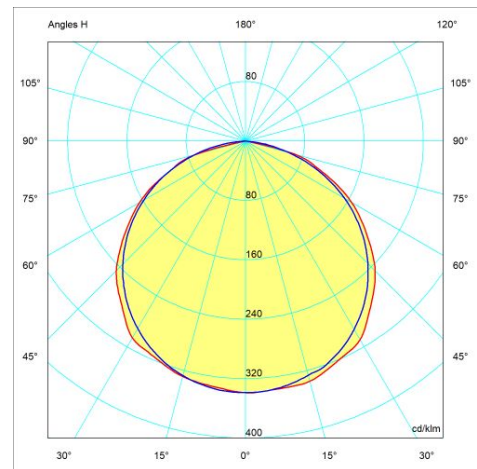

56W Panel, Edge Lit, 600x1200mm, 840 with Driver

Order Code: PNL068-KIT01

Photometric Data

Nominal Lumens	6870
LPW (lm/W)	109
Light Distribution	Symmetric
Lens / Reflector	Diffuser lens/optic/panel

Life Data

Physical Data

Ambient Rated Temperature Range (°C)	-20 - 45
Degree of Protection (IP)	IP40
Housing Colour	White
Housing Material	Aluminium
Length (mm)	1195
Width (mm)	595
Height/Depth (mm)	10
Suitable for ceiling mounting	Yes
Suitable for recessed mounting	Yes
Cutout Width for Recess Mount (mm)	600
Cut Out Length for Recess Mount (mm)	1200
Lamp Type	LED Not Exchangeable
Cover Material	Opal Plastic