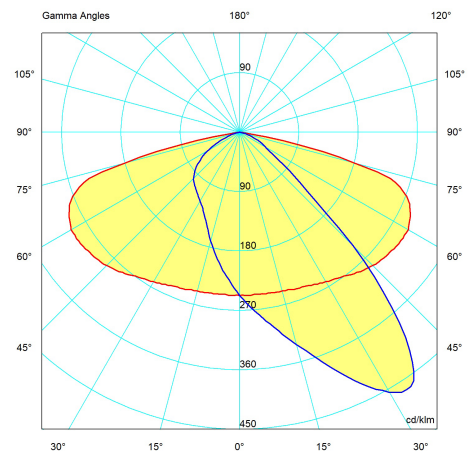

70W VSoldier Streetlight, D1, 740

Order Code: STL060-70-D1

Photometric Data

Colour Rendering Index (CRI)	70-79
Lumens	8290
LPW (lm/W)	118
Colour Temperature (K)	4000 - 4000
Lens / Reflector	Refractor Lens

Physical Data

Surface Protection	Plastic Coated
Degree of Protection (IP)	IP66
Mounting Method	Post Top/Side Entry
Housing Colour	Grey
Housing Material	Aluminium
Length (mm)	530
Width (mm)	283
Height/Depth (mm)	115
Mounting Diameter (mm)	60 - 60
Lamp Type	LED Not Exchangeable
Surface Protection	Plastic Coated
Cover Material	Transparent Glass
Impact Strength	IK08