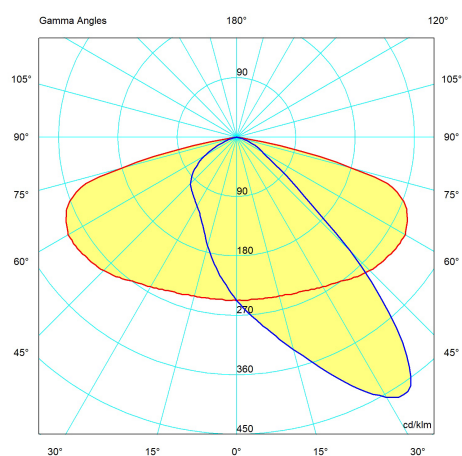

30W VSoldier Streetlight, D1, 740

Order Code: STL060-30-D1

Photometric Data

Colour Rendering Index (CRI)	70-79
Lumens	3675
LPW (lm/W)	122
Colour Temperature (K)	4000 - 4000
Lens / Reflector	Refractor Lens

Life Data

Rated Life L80/B50 @ 25°C	260000
Rated Life L90/B50 @ 25°C	114000

Electrical Data

Input (W)	30
Input (V)±10%	220 - 240
Voltage Type	AC
Power Factor	0.95
Energy Efficiency Class (EEC)	A++, A+, A (LED)
Electrical Class	I
Type of Wiring	Ending
Wiring X-sec (mm²)	1.5
LED Nominal Current	700 - 700

Physical Data

Surface Protection	Plastic Coated
Degree of Protection (IP)	IP66
Mounting Method	Post Top/Side Entry
Housing Colour	Grey
Housing Material	Aluminium
Length (mm)	530
Width (mm)	283
Height/Depth (mm)	115
Mounting Diameter (mm)	60 - 60
Lamp Type	LED Not Exchangeable
Surface Protection	Plastic Coated
Cover Material	Transparent Glass
Impact Strength	IK08