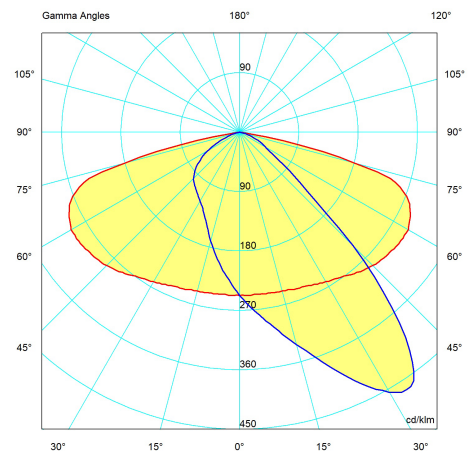

25W VSoldier Streetlight, D1, 740

Order Code: STL060-25-D1

Photometric Data

Colour Rendering Index (CRI)	70-79
Lumens	3170
LPW (lm/W)	126
Colour Temperature (K)	4000 - 4000
Lens / Reflector	Refractor Lens

Life Data

Rated Life L80/B50 @ 25°C	260000
Rated Life L90/B50 @ 25°C	114000

Electrical Data

Input (W)	25
Input (V)±10%	220 - 240
Voltage Type	AC
Power Factor	0.95
Energy Efficiency Class (EEC)	A++, A+, A (LED)
Electrical Class	I
Type of Wiring	Ending
Wiring X-sec (mm²)	1.5
LED Nominal Current	600 - 600

Physical Data

Surface Protection	Plastic Coated
Degree of Protection (IP)	IP66
Mounting Method	Post Top/Side Entry
Housing Colour	Grey
Housing Material	Aluminium
Length (mm)	530
Width (mm)	283
Height/Depth (mm)	115
Mounting Diameter (mm)	60 - 60
Lamp Type	LED Not Exchangeable
Surface Protection	Plastic Coated
Cover Material	Transparent Glass
Impact Strength	IK08