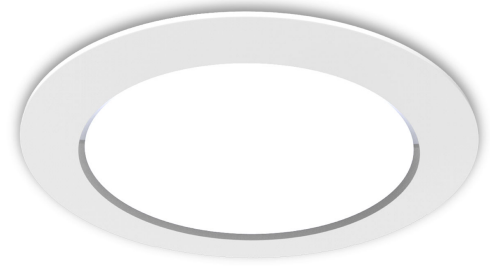

## Photometric Data

|                    |                           |
|--------------------|---------------------------|
| Nominal Lumens     | 1800                      |
| LPW (lm/W)         | 120                       |
| SDCM               | <5                        |
| Light Distribution | Symmetric                 |
| Lens / Reflector   | Diffuser lens/optic/panel |

## Physical Data

|                                      |                      |
|--------------------------------------|----------------------|
| Ambient Rated Temperature Range (°C) | -10 - 35             |
| Degree of Protection (IP)            | IP40                 |
| Housing Colour                       | White                |
| Housing Material                     | Aluminium            |
| Reflector                            | None                 |
| Height/Depth (mm)                    | 40                   |
| Diameter (mm)                        | 225                  |
| Suitable for ceiling mounting        | Yes                  |
| Suitable for recessed mounting       | Yes                  |
| Cutout Height for Recess Mount (mm)  | 60                   |
| Lamp Type                            | LED Not Exchangeable |
| Surface Protection                   | Powder Coating       |
| Cover Material                       | Opal Plastic         |