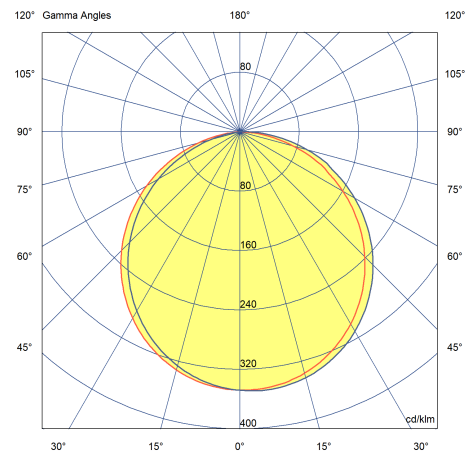

15W LED Downlight - Pro, 830, With Driver

Order Code: DWL070

Photometric Data

Nominal Lumens	1800
LPW (lm/W)	120
SDCM	<5
Light Distribution	Symmetric
Lens / Reflector	Diffuser lens/optic/panel

Life Data

Rated Life L70/B50 @ 25°C	50000

Electrical Data

Input (W)	15
Input (V)±10%	220 - 240
Voltage Type	AC
Power Factor	0.9
Type of Wiring	Ending
Wiring X-sec (mm²)	1.0
Non-dimmable	Yes

Physical Data

Ambient Rated Temperature Range (°C)	-10 - 35
Degree of Protection (IP)	IP40
Housing Colour	White
Housing Material	Aluminium
Reflector	None
Height/Depth (mm)	40
Diameter (mm)	225
Suitable for ceiling mounting	Yes
Suitable for recessed mounting	Yes
Cutout Height for Recess Mount (mm)	60
Lamp Type	LED Not Exchangeable
Surface Protection	Powder Coating
Cover Material	Opal Plastic