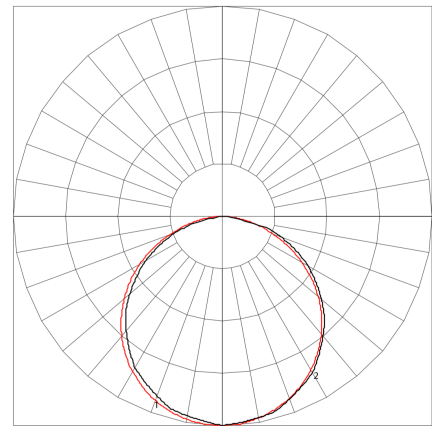

27W Edgelit LED Panel, 1200x300mm, 840, Smooth with Driver

Order Code: PNL021-KIT01

Photometric Data	
Lumens	3030
LPW (lm/W)	101
Colour Temperature (K)	4000 - 4000
Light Distribution	Symmetric
Lens / Reflector	Diffuser lens/optic/panel

Life Data	
Rated Life L80/B50 @ 25°C	50000

Electrical Data	
Input (W)	30
Input (V)±10%	220 - 240
Voltage Type	AC
Power Factor	0.9
Type of Wiring	Ending
Wiring X-sec (mm²)	1.5
Non-dimmable	Yes
LED Nominal Current (mA)	750 - 750

Physical Data	
Degree of Protection (IP)	IP40
Housing Colour	White
Housing Material	Aluminium
Length (mm)	1195
Width (mm)	295
Height/Depth (mm)	10
Suitable for ceiling mounting	Yes
Suitable for recessed mounting	Yes
Cutout Height for Recess Mount (mm)	50
Cutout Width for Recess Mount (mm)	300
Cut Out Length for Recess Mount (mm)	1200
Lamp Type	LED Not Exchangeable
Cover Material	Opal Plastic