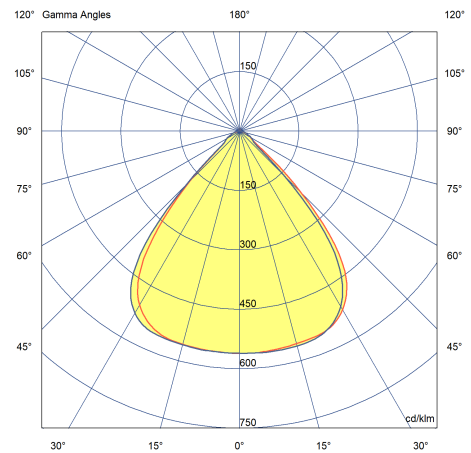

190W LED Floodlight, 90 Deg, 840

Order Code: FLD055

Photometric Data

Colour Rendering Index (CRI)	80-89
Lumens	25200
LPW (lm/W)	126
Colour Temperature (K)	4000 - 4000
Light Distribution	Symmetric
Lens / Reflector	Focal Lens

Life Data

Rated Life L70/B50 @ 25°C	60000
Rated Life L80/B50 @ 25°C	42000

Electrical Data

Input (W)	200
Input (V)±10%	100 - 277
Voltage Type	AC
Power Factor	0.95
THD (%)	5
Electrical Class	I
Type of Wiring	Ending
Wiring X-sec (mm²)	1.5
Non-dimmable	Yes
DALI Dimming	Yes

Physical Data

Degree of Protection (IP)	IP67
Housing Colour	Silver
Housing Material	Aluminium
Reflector	None
Length (mm)	354
Width (mm)	300
Height/Depth (mm)	325
Suitable for ceiling mounting	Yes
Suitable for wall mounting	Yes
Suitable for surface mounting	Yes
Lamp Type	LED Not Exchangeable
Cover Material	Transparent Plastic
Impact Strength	IK07