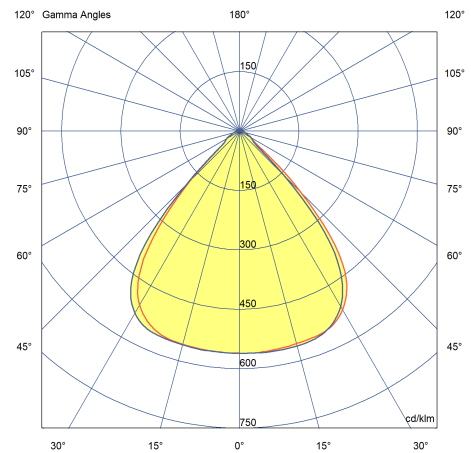

165W LED Floodlight, 90 Deg, 840

Order Code: FLD054

Photometric Data

Colour Rendering Index (CRI)	80-89
Lumens	22750
LPW (lm/W)	130
Colour Temperature (K)	4000 - 4000
Light Distribution	Symmetric
Lens / Reflector	Focal Lens

Life Data

Rated Life L70/B50 @ 25°C	60000
Rated Life L80/B50 @ 25°C	42000

Electrical Data

Input (W)	175
Input (V)±10%	100 - 277
Voltage Type	AC
Power Factor	0.95
THD (%)	5
Electrical Class	I
Type of Wiring	Ending
Wiring X-sec (mm²)	1.5
Non-dimmable	Yes
DALI Dimming	Yes

Physical Data

Degree of Protection (IP)	IP67
Housing Colour	Silver
Housing Material	Aluminium
Reflector	None
Length (mm)	354
Width (mm)	300
Height/Depth (mm)	325
Suitable for ceiling mounting	Yes
Suitable for wall mounting	Yes
Suitable for surface mounting	Yes
Lamp Type	LED Not Exchangeable
Cover Material	Transparent Plastic
Impact Strength	IK07