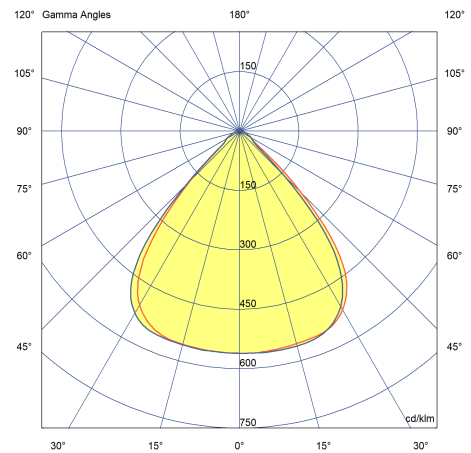

140W LED Floodlight, 90 Deg, 840

Order Code: FLD053

Photometric Data

Colour Rendering Index (CRI)	80-89
Lumens	19050
LPW (lm/W)	127
Colour Temperature (K)	4000 - 4000
Light Distribution	Symmetric
Lens / Reflector	Focal Lens

Life Data

Rated Life L70/B50 @ 25°C	60000
Rated Life L80/B50 @ 25°C	42000

Electrical Data

Input (W)	150
Input (V)±10%	100 - 277
Voltage Type	AC
Power Factor	0.95
THD (%)	5
Electrical Class	I
Type of Wiring	Ending
Wiring X-sec (mm²)	1.5
Non-dimmable	Yes
DALI Dimming	Yes

Physical Data

Degree of Protection (IP)	IP67
Housing Colour	Silver
Housing Material	Aluminium
Reflector	None
Length (mm)	274
Width (mm)	300
Height/Depth (mm)	325
Suitable for ceiling mounting	Yes
Suitable for wall mounting	Yes
Suitable for surface mounting	Yes
Lamp Type	LED Not Exchangeable
Cover Material	Transparent Plastic
Impact Strength	IK07