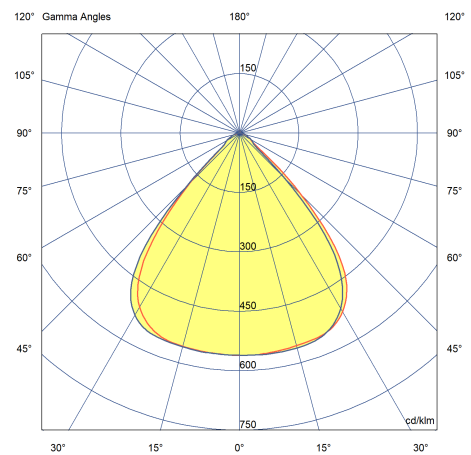

110W LED Floodlight, 90 Deg, 840

Order Code: FLD052

Photometric Data

Colour Rendering Index (CRI)	80-89
Lumens	16200
LPW (lm/W)	135
Colour Temperature (K)	4000 - 4000
Light Distribution	Symmetric
Lens / Reflector	Focal Lens

Life Data

Rated Life L70/B50 @ 25°C	60000
Rated Life L80/B50 @ 25°C	42000

Electrical Data

Input (W)	120
Input (V)±10%	100 - 277
Voltage Type	AC
Power Factor	0.95
THD (%)	5
Electrical Class	I
Type of Wiring	Ending
Wiring X-sec (mm²)	1.5
Non-dimmable	Yes
DALI Dimming	Yes

Physical Data

Degree of Protection (IP)	IP67
Housing Colour	Silver
Housing Material	Aluminium
Reflector	None
Length (mm)	274
Width (mm)	300
Height/Depth (mm)	325
Suitable for ceiling mounting	Yes
Suitable for wall mounting	Yes
Suitable for surface mounting	Yes
Lamp Type	LED Not Exchangeable
Cover Material	Transparent Plastic
Impact Strength	IK07