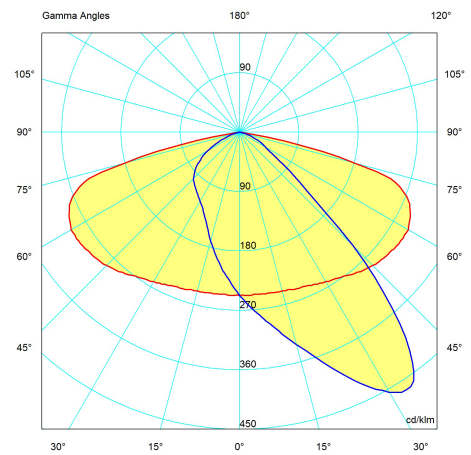

90W Vsolider Plus Streetlight, D1, 740

Order Code: STL070-90-D1

Photometric Data	
Colour Rendering Index (CRI)	70-79
Lumens	11480
LPW (lm/W)	130
Colour Temperature (K)	4000 - 4000
Lens / Reflector	Refractor Lens

Physical Data	
Surface Protection	Plastic Coated
Degree of Protection (IP)	IP66
Mounting Method	Post Top/Side Entry
Housing Colour	Grey
Housing Material	Aluminium
Length (mm)	620
Width (mm)	350
Height/Depth (mm)	115
Mounting Diameter (mm)	60 - 60
Lamp Type	LED Not Exchangeable
Surface Protection	Plastic Coated
Cover Material	Transparent Glass
Impact Strength	IK08
Warranty (year)	12