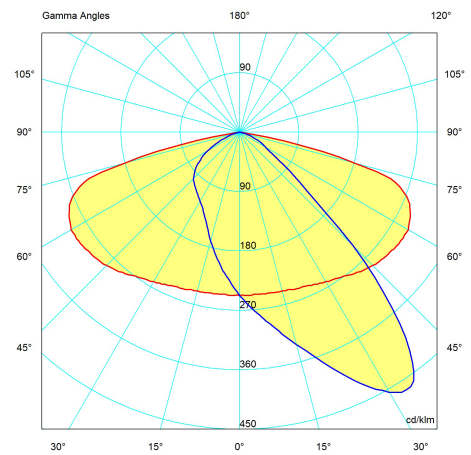

120W Vsolider Plus Streetlight, D1, 740

Order Code: STL070-120-D1

Photometric Data	
Colour Rendering Index (CRI)	70-79
Lumens	15320
LPW (lm/W)	128
Colour Temperature (K)	4000 - 4000
Lens / Reflector	Refractor Lens

Physical Data	
Surface Protection	Plastic Coated
Degree of Protection (IP)	IP66
Mounting Method	Post Top/Side Entry
Housing Colour	Grey
Housing Material	Aluminium
Length (mm)	620
Width (mm)	350
Height/Depth (mm)	115
Mounting Diameter (mm)	60 - 60
Lamp Type	LED Not Exchangeable
Surface Protection	Plastic Coated
Cover Material	Transparent Glass
Impact Strength	IK08
Warranty (year)	12