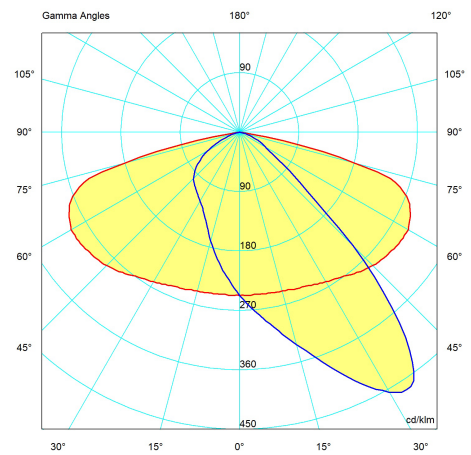

25W VSoldier Streetlight, D1, 740

Order Code: STL060-25-D1

Photometric Data	
Colour Rendering Index (CRI)	70-79
Lumens	3170
LPW (lm/W)	126
Colour Temperature (K)	4000 - 4000
Lens / Reflector	Refractor Lens

Physical Data	
Surface Protection	Plastic Coated
Degree of Protection (IP)	IP66
Mounting Method	Post Top/Side Entry
Housing Colour	Grey
Housing Material	Aluminium
Length (mm)	530
Width (mm)	283
Height/Depth (mm)	115
Mounting Diameter (mm)	60 - 60
Lamp Type	LED Not Exchangeable
Surface Protection	Plastic Coated
Cover Material	Transparent Glass
Impact Strength	IK08
Warranty (year)	12