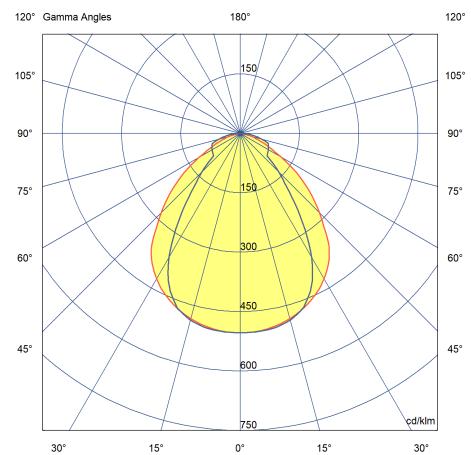

224W VPanel, 850, 80X100Deg Beam, DALI

Order Code: VPL006-CD

Photometric Data	
Nominal Lumens	31200
Colour Rendering Index (CRI)	80-89
LPW (lm/W)	130
Beam Angle (°)	80 x 100
Light Distribution	Asymmetric
Lens / Reflector	Refractor Lens

Life Data	
Rated Life @ 25°C (Hrs)	100000
Rated Life @ Tmax (Hrs)	50000
Rated Life L70/B50 @ 25°C	100000
Rated Life L80/B50 @ Tmax (Hrs)	50000
Rated Life L80/B50 @ 25°C	80000

Electrical Data	
Power	224 - 224
Thermal Overload Protection	Yes
Overvoltage Protection	Yes
Input (W)	240
Input (V)±10%	220 - 240
Voltage Type	AC
Input Current (A)	1.15
Power Factor	0.95
No. Per C16 Breaker	3
Electrical Class	I
Type of Wiring	Ending
Wiring X-sec (mm²)	Yes
DALI Dimming	Yes
Short Circuit Protection	Yes

Physical Data	
With Protective Cover	Yes
Ambient Rated Temperature Range (°C)	-40 - 40
Degree of Protection (IP)	IP20
Mounting Method	Pendant
Housing Colour	Grey
Housing Material	Aluminium
Reflector	None
Length (mm)	621
Width (mm)	307
Height/Depth (mm)	61
Weight (kg)	6.8
Lamp Type	LED Not Exchangeable
Reflector Material	Without Reflector
Impact Strength	IK08
Warranty (year)	5