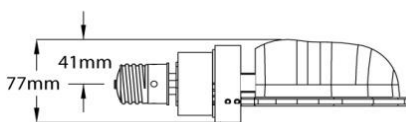

### Physical Data/Requirements

Luminaire Type	Enclosed Rated
Base Designation	E40
See dimensions below	

Typical light distribution at 8m mounting height