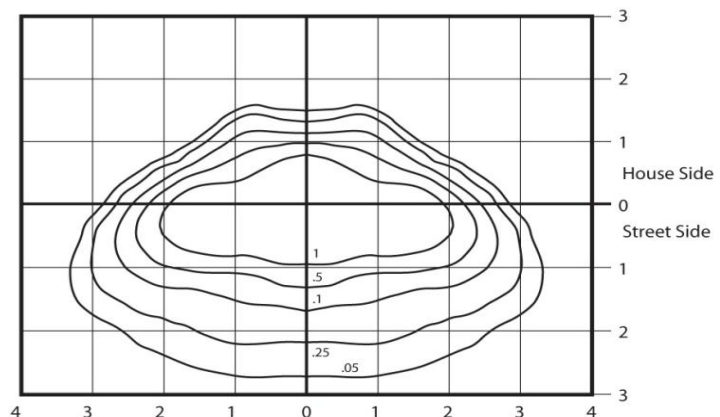

Typical light distribution at 8m mounting height