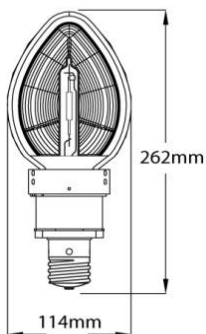

### Lamp Performance Data

Lamp Type	Ceramic metal halide
Light Output (Lumens & 100 hours)	10450
Lumens Per Watt	116
Rated Life (Hrs @ 10 Hr/Start)	30000
Correlated Colour Temperature (K)	2800
Chromaticity (CIE - X Y)	455, 405
Colour Rendering Index (CRI)	70
Burning Position	Horizontal
Dimming	Capable

### Electrical Data

Lamp Watts (W)	90
Lamp Operating Voltage (V)	92

### RIO Reflector Performance Data

Light Output Ratio	93%
--------------------	-----

### Physical Data/Requirements

Luminaire Type	Enclosed Rated
Base Designation	E40
See dimensions below	

Typical light distribution at 8m mounting height