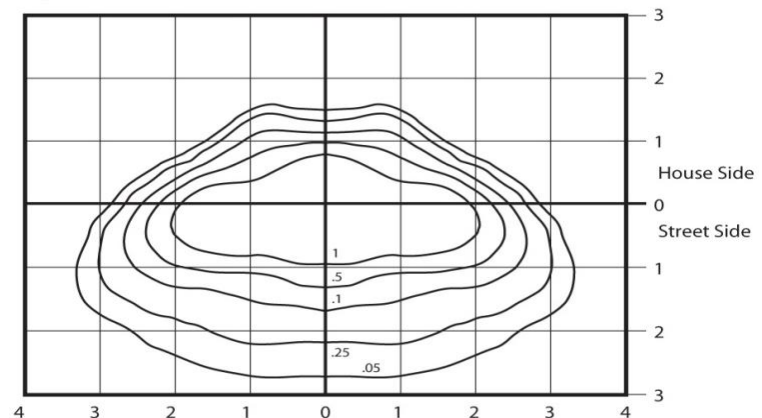

RIO Reflector with 60W CM City Lamp

Kit including ballast is available

Product codes:	RIO Reflector:	RFLCMCE46
	Lamp:	00951

Lamp Performance Data

Lamp Type	Ceramic metal halide
Light Output (Lumens & 100 hours)	7200
Lumens Per Watt	120
Rated Life (Hrs @ 10 Hr/Start)	30000
Correlated Colour Temperature (K)	2800
Chromaticity (CIE - X Y)	455, 405
Colour Rendering Index (CRI)	70
Burning Position	Horizontal
Dimming	Capable

Electrical Data

Lamp Watts (W)	60
Lamp Operating Voltage (V)	92

RIO Reflector Performance Data

Light Output Ratio	91%
--------------------	-----

Physical Data

Luminaire Type	Enclosed Rated
Base Designation	E40
See dimensions below	

Typical light distribution at 6m mounting height

Notes:

Data is based upon tests performed by Venture Lighting in a controlled environment and is representative of relative performance at nominal power/voltage (110/240/415). Actual performance can vary depending on operating conditions. Data is subject to change without notice.