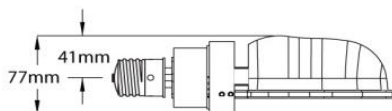

RIO Reflector with 60W CM City Lamp

Kit including ballast is available

Product codes:	RIO Reflector:	RFLCMCE46
	Lamp:	00951

Lamp Performance Data

Lamp Type	Ceramic metal halide
Light Output (Lumens & 100 hours)	7200
Lumens Per Watt	120
Rated Life (Hrs @ 10 Hr/Start)	30000
Correlated Colour Temperature (K)	2800
Chromaticity (CIE - X Y)	455, 405
Colour Rendering Index (CRI)	70
Burning Position	Horizontal
Dimming	Capable

Electrical Data

Lamp Watts (W)	60
Lamp Operating Voltage (V)	92

RIO Reflector Performance Data

Light Output Ratio	91%
--------------------	-----

Physical Data

Luminaire Type	Enclosed Rated
Base Designation	E40
See dimensions below	

Typical light distribution at 6m mounting height

Notes:

Data is based upon tests performed by Venture Lighting in a controlled environment and is representative of relative performance at nominal power/voltage (110/240/415). Actual performance can vary depending on operating conditions. Data is subject to change without notice.