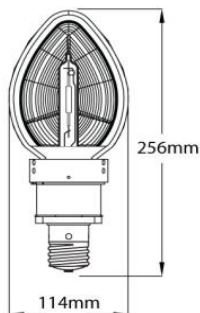

RIO Reflector with 60W CM City Lamp

Kit including ballast is available

Product codes:	RIO Reflector:	RFLCMCE46
	Lamp:	00951

Lamp Performance Data

Lamp Type	Ceramic metal halide
Light Output (Lumens & 100 hours)	7200
Lumens Per Watt	120
Rated Life (Hrs @ 10 Hr/Start)	30000
Correlated Colour Temperature (K)	2800
Chromaticity (CIE - X Y)	455, 405
Colour Rendering Index (CRI)	70
Burning Position	Horizontal
Dimming	Capable

Electrical Data

Lamp Watts (W)	60
Lamp Operating Voltage (V)	92

RIO Reflector Performance Data

Light Output Ratio	91%
--------------------	-----

Physical Data

Luminaire Type	Enclosed Rated
Base Designation	E40
See dimensions below	

Typical light distribution at 6m mounting height

Notes:

Data is based upon tests performed by Venture Lighting in a controlled environment and is representative of relative performance at nominal power/voltage (110/240/415). Actual performance can vary depending on operating conditions. Data is subject to change without notice.