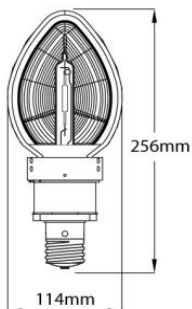

RIO Reflector with 45W CM City Lamp

Kit including ballast is available

Product codes: RIO Reflector: RFLCMCE46
Lamp: 00950

Lamp Performance Data

Lamp Type	Ceramic metal halide
Light Output (Lumens & 100 hours)	4950
Lumens Per Watt	110
Rated Life (Hrs @ 10 Hr/Start)	30000
Correlated Colour Temperature (K)	2800
Chromaticity (CIE - X Y)	459, 412
Colour Rendering Index (CRI)	66
Burning Position	Horizontal
Dimming	Capable

Electrical Data

Lamp Watts (W)	45
Lamp Operating Voltage (V)	91

RIO Reflector Performance Data

Light Output Ratio	90%
--------------------	-----

Physical Data

Luminaire Type	Enclosed Rated
Base Designation	E40
See dimensions below	

Typical light distribution at 6m mounting height

Notes:

Data is based upon tests performed by Venture Lighting in a controlled environment and is representative of relative performance at nominal power/voltage (110/240/415). Actual performance can vary depending on operating conditions. Data is subject to change without notice.