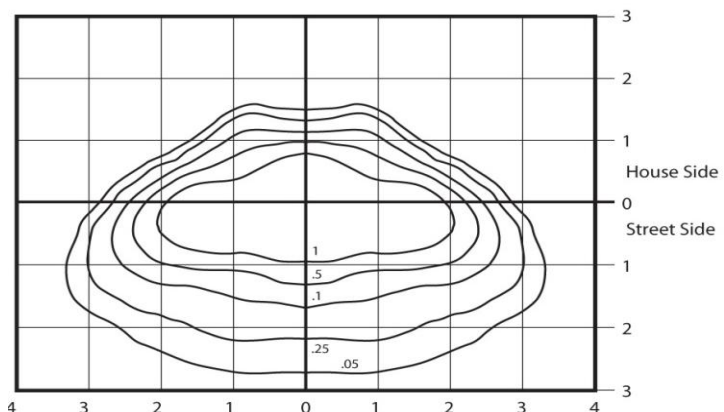

RIO Reflector with 45W CM City Lamp

Kit including ballast is available

Product codes: RIO Reflector: RFLCMCE46
Lamp: 00950

Lamp Performance Data

Lamp Type	Ceramic metal halide
Light Output (Lumens & 100 hours)	4950
Lumens Per Watt	110
Rated Life (Hrs @ 10 Hr/Start)	30000
Correlated Colour Temperature (K)	2800
Chromaticity (CIE - X Y)	459, 412
Colour Rendering Index (CRI)	66
Burning Position	Horizontal
Dimming	Capable

Electrical Data

Lamp Watts (W)	45
Lamp Operating Voltage (V)	91

RIO Reflector Performance Data

Light Output Ratio	90%
--------------------	-----

Physical Data

Luminaire Type	Enclosed Rated
Base Designation	E40
See dimensions below	

Typical light distribution at 6m mounting height

Notes:

Data is based upon tests performed by Venture Lighting in a controlled environment and is representative of relative performance at nominal power/voltage (110/240/415). Actual performance can vary depending on operating conditions. Data is subject to change without notice.