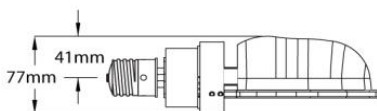

RIO Reflector with 45W CM City Lamp

Kit including ballast is available

Product codes: RIO Reflector: RFLCMCE46
Lamp: 00950

Lamp Performance Data

Lamp Type	Ceramic metal halide
Light Output (Lumens & 100 hours)	4950
Lumens Per Watt	110
Rated Life (Hrs @ 10 Hr/Start)	30000
Correlated Colour Temperature (K)	2800
Chromaticity (CIE - X Y)	459, 412
Colour Rendering Index (CRI)	66
Burning Position	Horizontal
Dimming	Capable

Electrical Data

Lamp Watts (W)	45
Lamp Operating Voltage (V)	91

RIO Reflector Performance Data

Light Output Ratio	90%
--------------------	-----

Physical Data

Luminaire Type	Enclosed Rated
Base Designation	E40
See dimensions below	

Typical light distribution at 6m mounting height

Notes:

Data is based upon tests performed by Venture Lighting in a controlled environment and is representative of relative performance at nominal power/voltage (110/240/415). Actual performance can vary depending on operating conditions. Data is subject to change without notice.