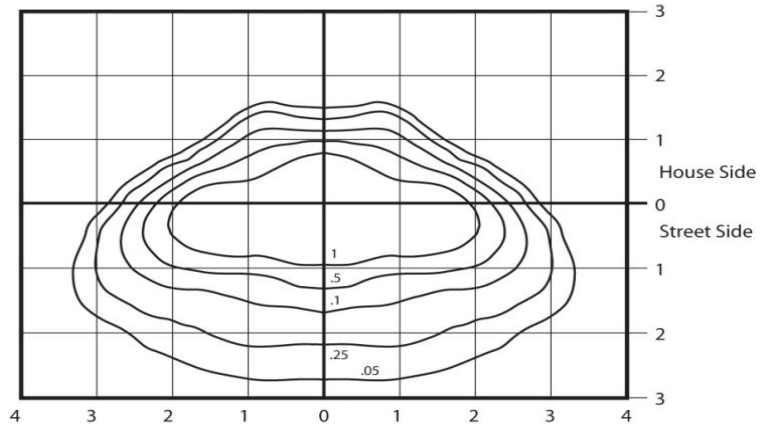

VENTURE®
LIGHTING

Product Specification

RIO Reflector with 140W CM City Lamp

Kit including ballast is available

Product codes: RIO Reflector: RFLCMCE40
Lamp: 00953

Lamp Performance Data

Lamp Type	Ceramic metal halide
Light Output (Lumens & 100 hours)	16500
Lumens Per Watt	118
Rated Life (Hrs @ 10 Hr/Start)	30000
Correlated Colour Temperature (K)	2800
Chromaticity (CIE - X Y)	455, 405
Colour Rendering Index (CRI)	70
Burning Position	Horizontal
Dimming	Capable

Electrical Data

Lamp Watts (W)	140
Lamp Operating Voltage (V)	94

RIO Reflector Performance Data

Light Output Ratio	93%
--------------------	-----

Physical Data

Luminaire Type	Enclosed Rated
Base Designation	E40
See dimensions below	

Typical light distribution at 10m mounting height

Notes:

Data is based upon tests performed by Venture Lighting in a controlled environment and is representative of relative performance at nominal power/voltage (110/240/415). Actual performance can vary depending on operating conditions. Data is subject to change without notice.