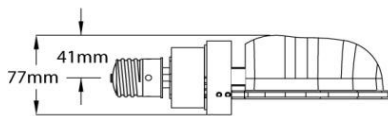

VENTURE®
LIGHTING

Product Specification

RIO Reflector with 140W CM City Lamp

Kit including ballast is available

Product codes: RIO Reflector: RFLCMCE40
Lamp: 00953

Lamp Performance Data

Lamp Type	Ceramic metal halide
Light Output (Lumens & 100 hours)	16500
Lumens Per Watt	118
Rated Life (Hrs @ 10 Hr/Start)	30000
Correlated Colour Temperature (K)	2800
Chromaticity (CIE - X Y)	455, 405
Colour Rendering Index (CRI)	70
Burning Position	Horizontal
Dimming	Capable

Electrical Data

Lamp Watts (W)	140
Lamp Operating Voltage (V)	94

RIO Reflector Performance Data

Light Output Ratio	93%
--------------------	-----

Physical Data

Luminaire Type	Enclosed Rated
Base Designation	E40
See dimensions below	

Typical light distribution at 10m mounting height

Notes:

Data is based upon tests performed by Venture Lighting in a controlled environment and is representative of relative performance at nominal power/voltage (110/240/415). Actual performance can vary depending on operating conditions. Data is subject to change without notice.