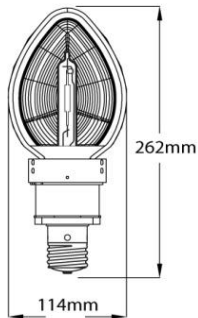

VENTURE®
LIGHTING

Product Specification

RIO Reflector with 140W CM City Lamp

Kit including ballast is available

Product codes: RIO Reflector: RFLCMCE40
Lamp: 00953

Lamp Performance Data

Lamp Type	Ceramic metal halide
Light Output (Lumens & 100 hours)	16500
Lumens Per Watt	118
Rated Life (Hrs @ 10 Hr/Start)	30000
Correlated Colour Temperature (K)	2800
Chromaticity (CIE - X Y)	455, 405
Colour Rendering Index (CRI)	70
Burning Position	Horizontal
Dimming	Capable

Electrical Data

Lamp Watts (W)	140
Lamp Operating Voltage (V)	94

RIO Reflector Performance Data

Light Output Ratio	93%
--------------------	-----

Physical Data

Luminaire Type	Enclosed Rated
Base Designation	E40
See dimensions below	

Typical light distribution at 10m mounting height

Notes:

Data is based upon tests performed by Venture Lighting in a controlled environment and is representative of relative performance at nominal power/voltage (110/240/415). Actual performance can vary depending on operating conditions. Data is subject to change without notice.