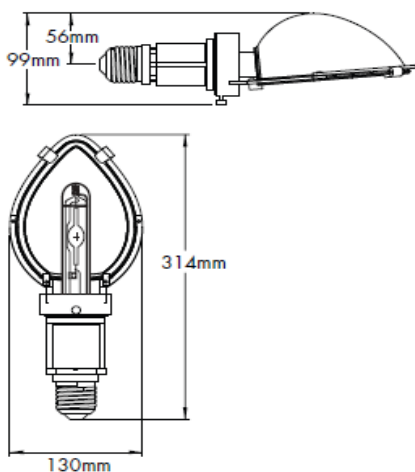

### Electrical Data

Lamp Watts (W)	210
Lamp Operating Voltage (V)	100

### Physical Data

Luminaire Type	Enclosed Rated
Base Designation	E40
See dimensions below	

Typical light distribution at 6m mounting height