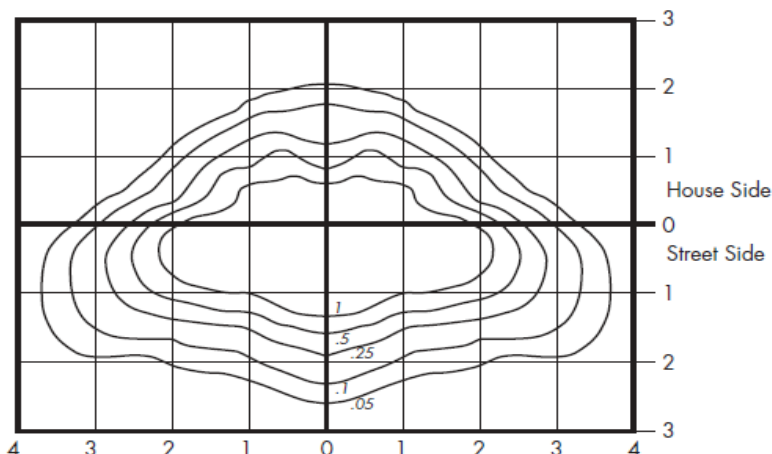

Typical light distribution at 6m mounting height