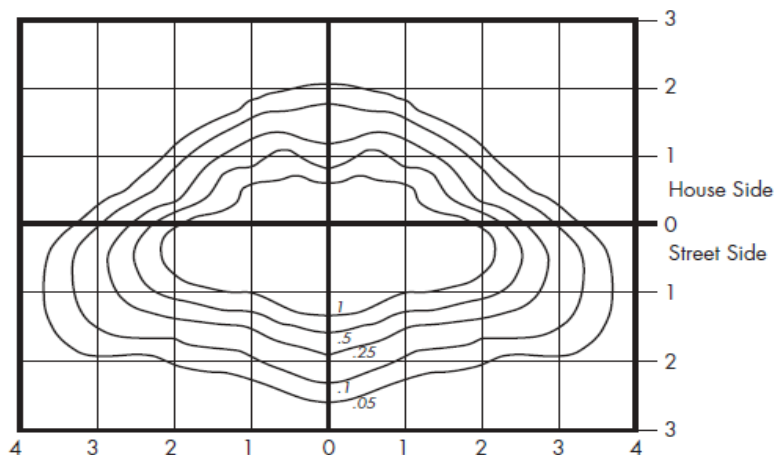

Physical Data

Luminaire Type	Enclosed Rated
Base Designation	E40
See dimensions below	

Typical light distribution at 6m mounting height