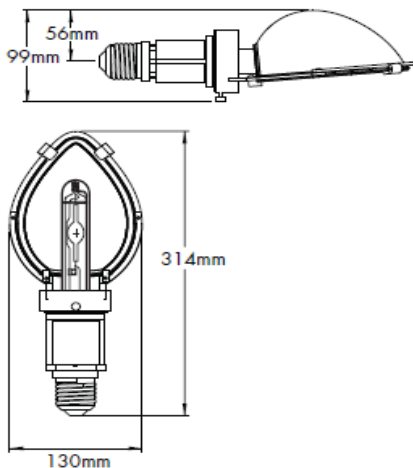

### Electrical Data

Lamp Watts (W)	210
Lamp Operating Voltage (V)	100

### Physical Data

Luminaire Type	Enclosed Rated
Base Designation	E40
See dimensions below	

Typical light distribution at 6m mounting height