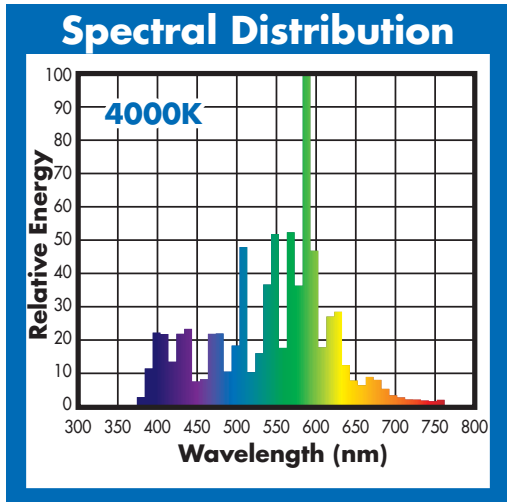

File Name:
27K Spectral Distrb graph.eps

File Name:
32K Spectral Distrb graph.eps

File Name:
34K Spectral Distrb graph.eps

File Name:
37K Spectral Distrb graph.eps

File Name:
4K spectral Distrb graph.eps

File Name:
5K-NA spectral Distrb graph.eps

File Name:
5K spectral Distrb graph.eps