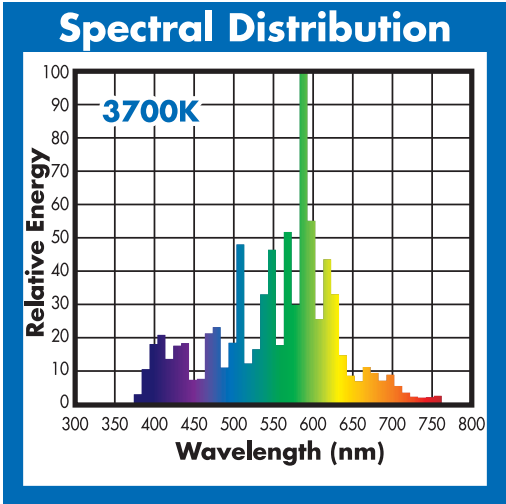

File Name:
27K Spectral Distrb graph.eps

File Name:
32K Spectral Distrb graph.eps

File Name:
34K Spectral Distrb graph.eps

File Name:
37K Spectral Distrb graph.eps

File Name:
4K spectral Distrb graph.eps

File Name:
5K-NA spectral Distrb graph.eps

File Name:
5K spectral Distrb graph.eps