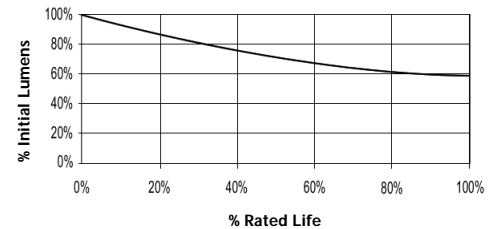

Physical Data / Requirements

Base Designation	E27
Bulb Designation	EX54
Bulb Diameter (mm)	54
Max. Overall Length (mm)	141
Light Centre Length (mm)	89
Effective Arc Length (mm)	N/A
Max. Base Temperature (°C)	210
Max. Bulb Temperature (°C)	400
Luminaire Type	Open/Enclosed
Socket Pulse Rating (KV)	4.5
Mercury Content (mg)	12.5

Lumen Maintenance