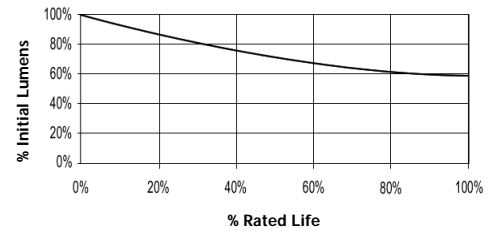

Physical Data / Requirements

Base Designation	E27
Bulb Designation	EX54
Bulb Diameter (mm)	54
Max. Overall Length (mm)	141
Light Centre Length (mm)	89
Effective Arc Length (mm)	N/A
Max. Base Temperature (°C)	210
Max. Bulb Temperature (°C)	400
Luminaire Type	Open/Enclosed
Socket Pulse Rating (KV)	4.5
Mercury Content (mg)	11.4

Lumen Maintenance