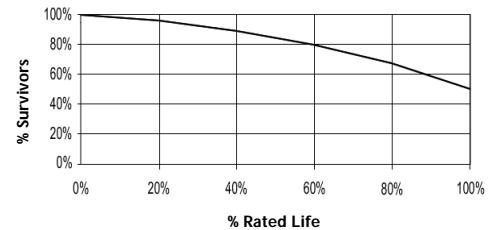

Lamp Mortality