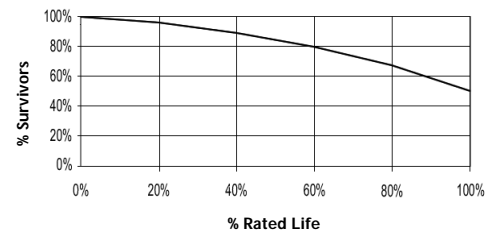

Lamp Mortality