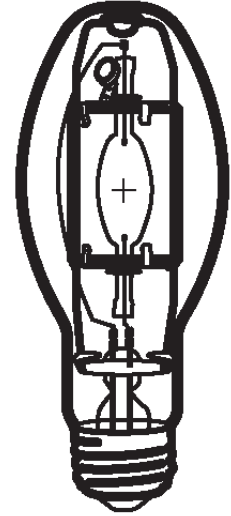

**HIPE 150W/C/U/LU/UVS/737**
**Product Number: 10007**
**Lamp Type:** White-Lux Plus

### Physical Data / Requirements

Base Designation	E27
Bulb Designation	EX54
Bulb Diameter (mm)	54
Max. Overall Length (mm)	141
Light Centre Length (mm)	89
Effective Arc Length (mm)	N/A
Max. Base Temperature (°C)	210
Max. Bulb Temperature (°C)	400
Luminaire Type	Open/Enclosed
Socket Pulse Rating (KV)	4.5
Mercury Content (mg)	10.8