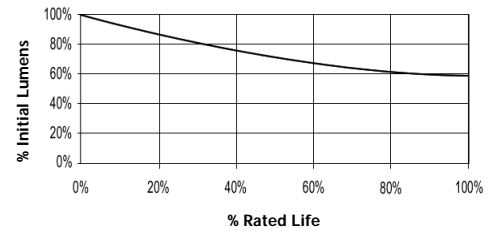

Physical Data / Requirements

Base Designation	E27
Bulb Designation	EX54
Bulb Diameter (mm)	54
Max. Overall Length (mm)	141
Light Centre Length (mm)	89
Effective Arc Length (mm)	N/A
Max. Base Temperature (°C)	210
Max. Bulb Temperature (°C)	400
Luminaire Type	Open/Enclosed
Socket Pulse Rating (KV)	4.5
Mercury Content (mg)	10.8

Lumen Maintenance