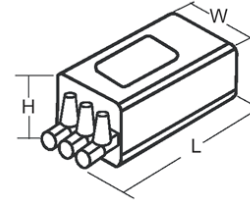

**Standard Ignitor 220/240V ±10% 50/60Hz**
**Ignitor Code: PXE000255**
**Electrical Data (Ignitor)**

Wattage (W)	600-1000
Timed	N
Ignitor Type	Superimposed
Max Lamp Current (A)	11
Pulse Magnitude (kV)	3.0-5.0
Max. Lead Capacitance (pf)	100
Max Case Temp (°C)	105
Internal Temp (°C)	25

**Physical Data (Ignitor)**

Dimensions (mm)	L	W	H
	90	49	50
Fixing	M8x10		
Weight (kg)	0.45		

**Notes:**

Data is based upon tests performed by Venture Lighting in a controlled environment and is representative of relative performance. Actual performance can vary depending on operating conditions. Specifications are subject to change without notice.