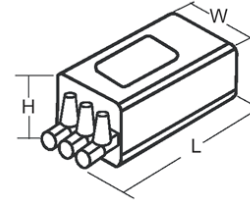

Standard Ignitor 220/240V ±10% 50/60Hz
Ignitor Code: PXE000255
Electrical Data (Ignitor)

Wattage (W)	600-1000
Timed	N
Ignitor Type	Superimposed
Max Lamp Current (A)	11
Pulse Magnitude (kV)	3.0-5.0
Max. Lead Capacitance (pf)	100
Max Case Temp (°C)	105
Internal Temp (°C)	25

Physical Data (Ignitor)

Dimensions (mm)	L	W	H
	90	49	50
Fixing	M8x10		
Weight (kg)	0.45		

Notes:

Data is based upon tests performed by Venture Lighting in a controlled environment and is representative of relative performance. Actual performance can vary depending on operating conditions. Specifications are subject to change without notice.