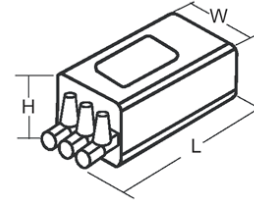

Standard Ignitor 220/240V ±10% 50/60Hz
Ignitor Code: PXE000255
Electrical Data (Ignitor)

Wattage (W)	600-1000
Timed	N
Ignitor Type	Superimposed
Max Lamp Current (A)	11
Pulse Magnitude (kV)	3.0-5.0
Max. Lead Capacitance (pf)	100
Max Case Temp (°C)	105
Internal Temp (°C)	25

Physical Data (Ignitor)

Dimensions (mm)	L	W	H
	90	49	50
Fixing	M8x10		
Weight (kg)	0.45		

Notes:

Data is based upon tests performed by Venture Lighting in a controlled environment and is representative of relative performance. Actual performance can vary depending on operating conditions. Specifications are subject to change without notice.