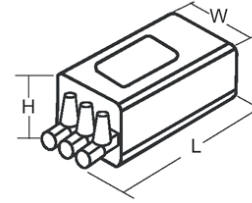

Standard Ignitor 220/240V ±10% 50/60Hz
Ignitor Code: PXE100255
Electrical Data (Ignitor)

Wattage (W)	35-450
Timed	N
Ignitor Type	Superimposed
Max Lamp Current (A)	5
Pulse Magnitude (kV)	3.0-4.5
Max. Lead Capacitance (pf)	100
Max Case Temp (°C)	105
Internal Temp (°C)	30

Physical Data (Ignitor)

Dimensions (mm)	L	W	H
	71	33	31
Fixing	M8x10		
Weight (kg)	0.18		

Notes:

Data is based upon tests performed by Venture Lighting in a controlled environment and is representative of relative performance. Actual performance can vary depending on operating conditions. Specifications are subject to change without notice.