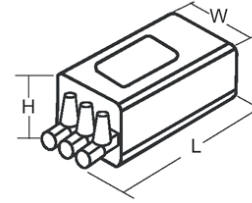

Standard Ignitor 220/240V ±10% 50/60Hz
Ignitor Code: PXE070255
Electrical Data (Ignitor)

Wattage (W)	35-70
Timed	N
Ignitor Type	Superimposed
Max Lamp Current (A)	2
Pulse Magnitude (kV)	1.8-2.3
Max. Lead Capacitance (pf)	200
Max Case Temp (°C)	90
Internal Temp (°C)	20

Physical Data (Ignitor)

Dimensions (mm)	L	W	H
	71	33	31
Fixing	M8x10		
Weight (kg)	0.18		

Notes:

Data is based upon tests performed by Venture Lighting in a controlled environment and is representative of relative performance. Actual performance can vary depending on operating conditions. Specifications are subject to change without notice.