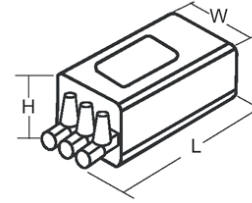

**Standard Ignitor 220/240V ±10% 50/60Hz**
**Ignitor Code: PXE070255**
**Electrical Data (Ignitor)**

Wattage (W)	35-70
Timed	N
Ignitor Type	Superimposed
Max Lamp Current (A)	2
Pulse Magnitude (kV)	1.8-2.3
Max. Lead Capacitance (pf)	200
Max Case Temp (°C)	90
Internal Temp (°C)	20

**Physical Data (Ignitor)**

Dimensions (mm)	L	W	H
	71	33	31
Fixing	M8x10		
Weight (kg)	0.18		

**Notes:**

Data is based upon tests performed by Venture Lighting in a controlled environment and is representative of relative performance. Actual performance can vary depending on operating conditions. Specifications are subject to change without notice.