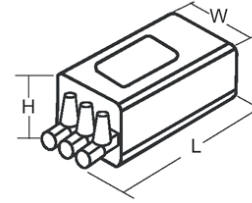

ATEX Approved Ignitor 220/240V ±10% 50/60Hz
Ignitor Code: PXA000255
Electrical Data (Ignitor)

Wattage (W)	600-1000
Timed	N
Ignitor Type	Superimposed
Max Lamp Current (A)	11
Pulse Magnitude (kV)	3.5-5.0
Max. Lead Capacitance (pf)	100
Max Case Temp (°C)	105
Internal Temp (°C)	25

Physical Data (Ignitor)

Dimensions (mm)	L	W	H
	90	49	50
Fixing	M8x10		
Weight (kg)	0.45		

Notes:

Data is based upon tests performed by Venture Lighting in a controlled environment and is representative of relative performance. Actual performance can vary depending on operating conditions. Specifications are subject to change without notice.