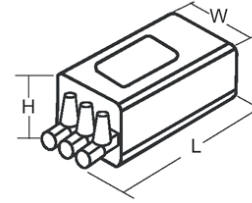

ATEX Approved Ignitor 220/240V \pm 10% 50/60Hz
Ignitor Code: PXA000255
Electrical Data (Ignitor)

Wattage (W)	600-1000
Timed	N
Ignitor Type	Superimposed
Max Lamp Current (A)	11
Pulse Magnitude (kV)	3.5-5.0
Max. Lead Capacitance (pF)	100
Max Case Temp (°C)	105
Internal Temp (°C)	25

Physical Data (Ignitor)

Dimensions (mm)	L	W	H
	90	49	50
Fixing	M8x10		
Weight (kg)	0.45		

Notes:

Data is based upon tests performed by Venture Lighting in a controlled environment and is representative of relative performance. Actual performance can vary depending on operating conditions. Specifications are subject to change without notice.