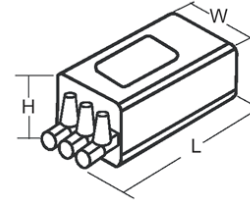

**ATEX Approved Ignitor 220/240V ±10% 50/60Hz**
**Ignitor Code: PXA100255**
**Electrical Data (Ignitor)**

Wattage (W)	35-150
Timed	N
Ignitor Type	Superimposed
Max Lamp Current (A)	5
Pulse Magnitude (kV)	3.5-4.0
Max. Lead Capacitance (pf)	100
Max Case Temp (°C)	105
Internal Temp (°C)	15

**Physical Data (Ignitor)**

Dimensions (mm)	L	W	H
	78	39	36
Fixing	M8x10		
Weight (kg)	0.14		

**Notes:**

Data is based upon tests performed by Venture Lighting in a controlled environment and is representative of relative performance. Actual performance can vary depending on operating conditions. Specifications are subject to change without notice.