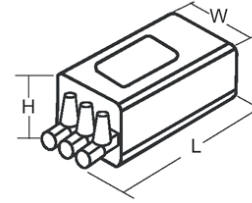

**ATEX Approved Ignitor 220/240V  $\pm$ 10% 50/60Hz**
**Ignitor Code: PXA100255**
**Electrical Data (Ignitor)**

Wattage (W)	35-150
Timed	N
Ignitor Type	Superimposed
Max Lamp Current (A)	5
Pulse Magnitude (kV)	3.5-4.0
Max. Lead Capacitance (pf)	100
Max Case Temp (°C)	105
Internal Temp (°C)	15

**Physical Data (Ignitor)**

Dimensions (mm)	L	W	H
	78	39	36
Fixing	M8x10		
Weight (kg)	0.14		

**Notes:**

Data is based upon tests performed by Venture Lighting in a controlled environment and is representative of relative performance. Actual performance can vary depending on operating conditions. Specifications are subject to change without notice.