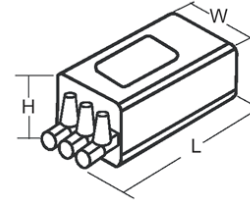

**ATEX Approved Ignitor 220/240V ±10% 50/60Hz**
**Ignitor Code: PXA070255**
**Electrical Data (Ignitor)**

Wattage (W)	35-70
Timed	N
Ignitor Type	Superimposed
Max Lamp Current (A)	2
Pulse Magnitude (kV)	1.8-2.3
Max. Lead Capacitance (pf)	200
Max Case Temp (°C)	90
Internal Temp (°C)	20

**Physical Data (Ignitor)**

Dimensions (mm)	L	W	H
	78	39	36
Fixing	M8x10		
Weight (kg)	0.14		

**Notes:**

Data is based upon tests performed by Venture Lighting in a controlled environment and is representative of relative performance. Actual performance can vary depending on operating conditions. Specifications are subject to change without notice.