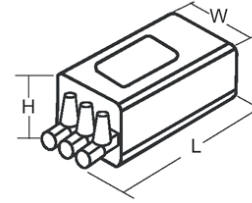

ATEX Approved Ignitor 220/240V \pm 10% 50/60Hz
Ignitor Code: PXA070255
Electrical Data (Ignitor)

Wattage (W)	35-70
Timed	N
Ignitor Type	Superimposed
Max Lamp Current (A)	2
Pulse Magnitude (kV)	1.8-2.3
Max. Lead Capacitance (pf)	200
Max Case Temp (°C)	90
Internal Temp (°C)	20

Physical Data (Ignitor)

Dimensions (mm)	L	W	H
	78	39	36
Fixing	M8x10		
Weight (kg)	0.14		

Notes:

Data is based upon tests performed by Venture Lighting in a controlled environment and is representative of relative performance. Actual performance can vary depending on operating conditions. Specifications are subject to change without notice.