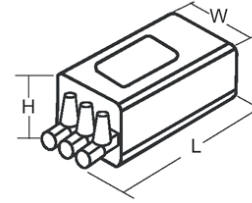

ATEX Approved Ignitor 220/240V ±10% 50/60Hz
Ignitor Code: PXA070255
Electrical Data (Ignitor)

Wattage (W)	35-70
Timed	N
Ignitor Type	Superimposed
Max Lamp Current (A)	2
Pulse Magnitude (kV)	1.8-2.3
Max. Lead Capacitance (pF)	200
Max Case Temp (°C)	90
Internal Temp (°C)	20

Physical Data (Ignitor)

Dimensions (mm)	L	W	H
	78	39	36
Fixing	M8x10		
Weight (kg)	0.14		

Notes:

Data is based upon tests performed by Venture Lighting in a controlled environment and is representative of relative performance. Actual performance can vary depending on operating conditions. Specifications are subject to change without notice.