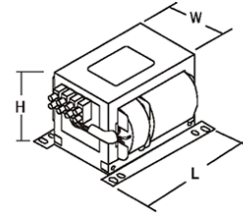

150 Watt HID Ballast

Ballast Code: HSJ152222BD

Electrical Data (Ballast)

Lamp Watts (W)	150
Lamp Current (A)	1.8
Input Voltage at 60Hz (V)	220/230
Circuit Watts (W)	176
Running Current (A)	0.8
Delta T (°C)	75
tw (°C)	140
ta (°C)	-
Thermal Cut-out	Y
Capacitor Value (µf)	16
Capacitor Voltage (V)	250

Physical Data (Ballast)

Dimensions (mm)	L	W	H
	120	69	56
Fixings (mm)	106-111		
Weight (kg)	1.8		

Notes:

1. Additional fixings 52x11-18mm and side fixings 112-125mm

Data is based upon tests performed by Venture Lighting in a controlled environment and is representative of relative performance. Actual performance can vary depending on operating conditions. Specifications are subject to change without notice.