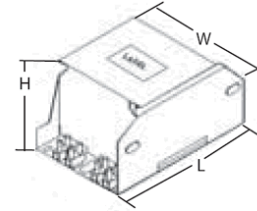

150 Watt HID Ballast

Ballast Code: HSJ15223221

Electrical Data (Ballast)

Lamp Watts (W)	150
Lamp Current (A)	1.8
Input Voltage at 50Hz (V)	230/240
Circuit Watts (W)	176
Running Current (A)	0.8
Delta T (°C)	75
tw (°C)	140
ta (°C)	-
Thermal Cut-out	Y
Capacitor Value (µf)	20
Capacitor Voltage (V)	250

Physical Data (Ballast)

Dimensions (mm)	L	W	H
	120	69	56
Fixings (mm)	106-111		
Weight (kg)	1.8		

Notes:

Data is based upon tests performed by Venture Lighting in a controlled environment and is representative of relative performance. Actual performance can vary depending on operating conditions. Specifications are subject to change without notice.